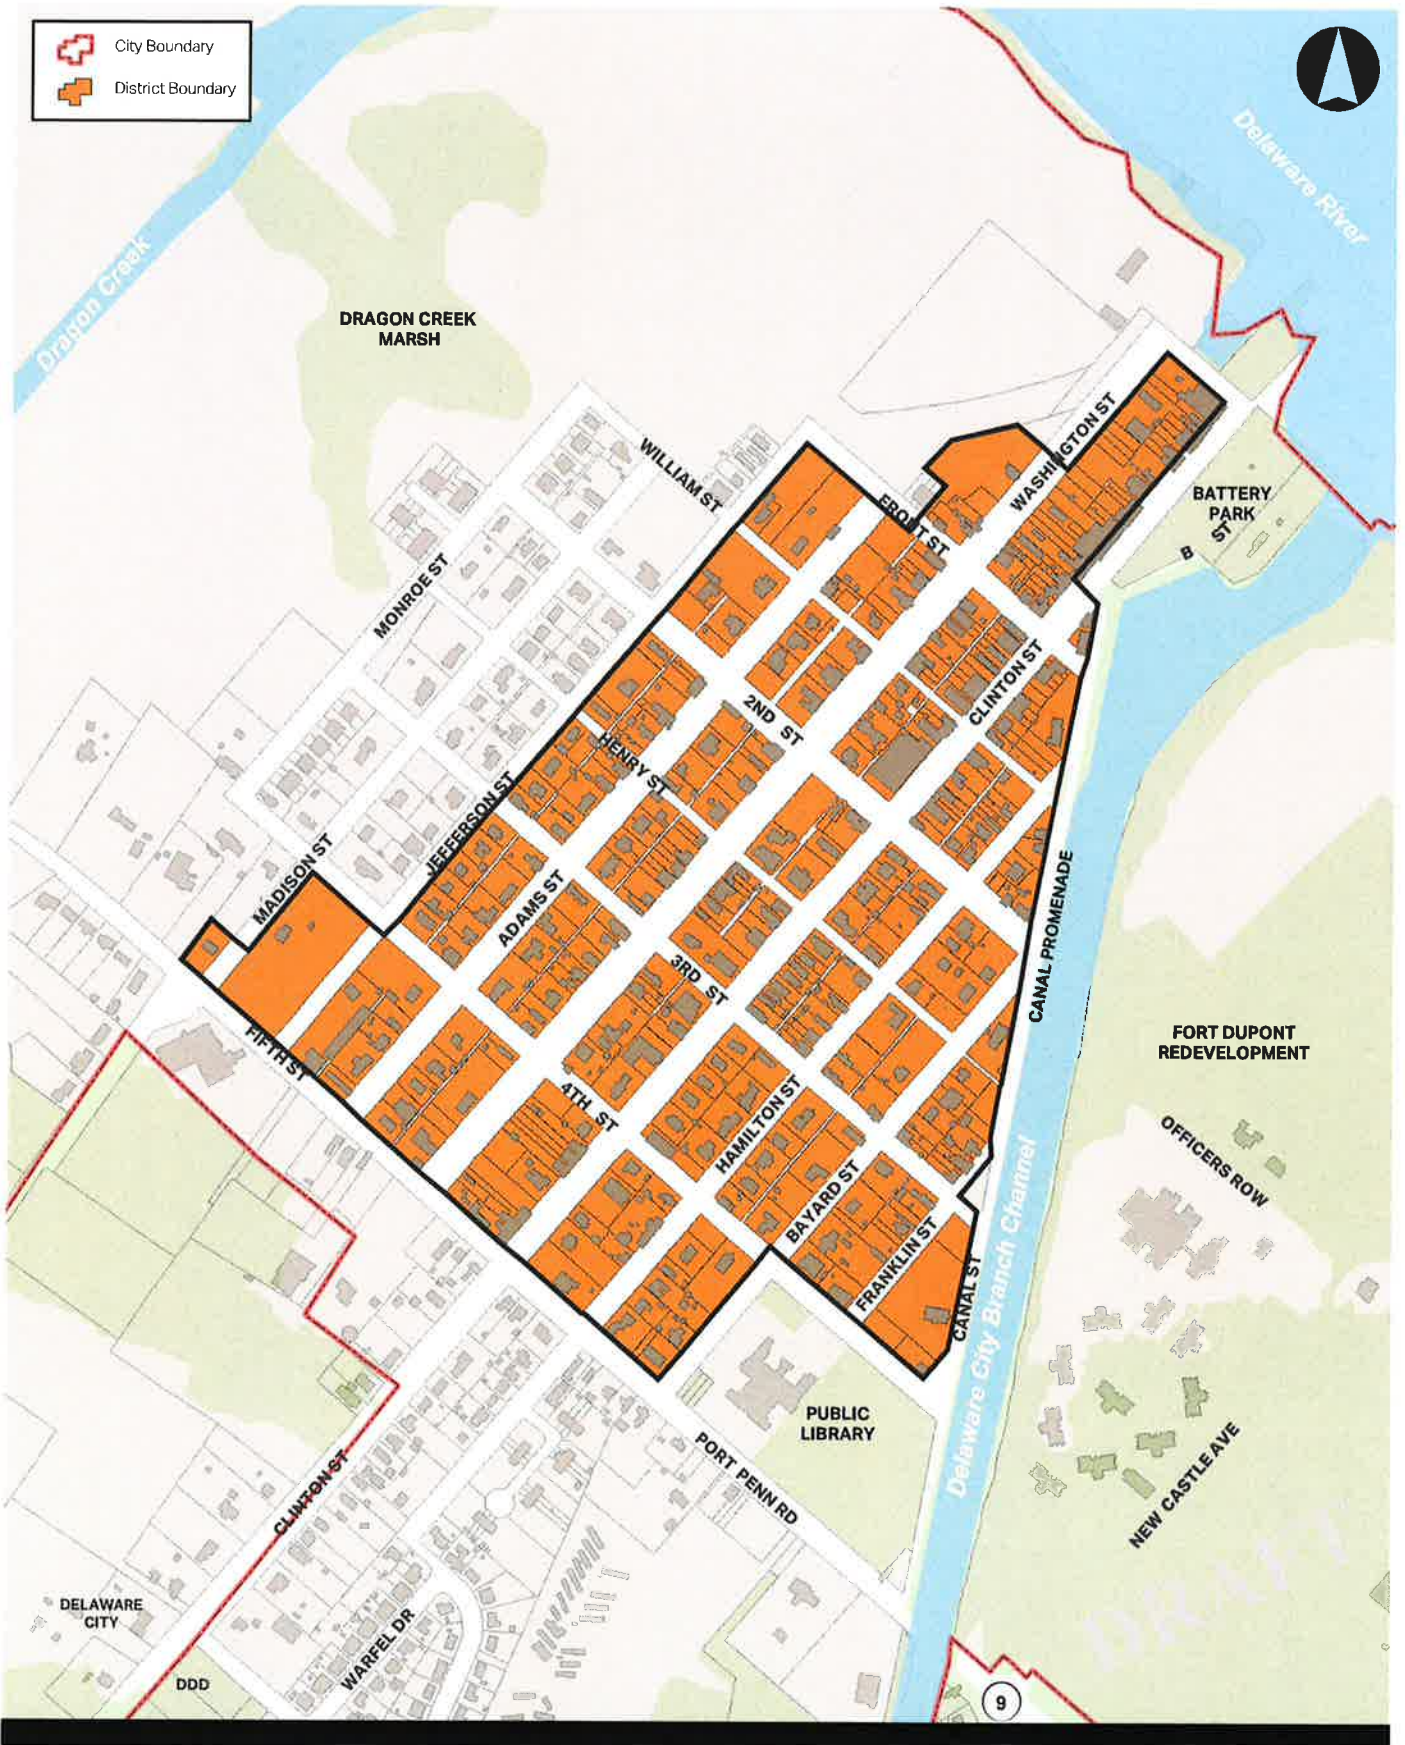

 City Boundary
 District Boundary

MAP1 - DISTRICT BOUNDARY
DOWNTOWN DEVELOPMENT DISTRICT
DELAWARE CITY

DDD Boundary:
 ~85 acres
 ~390 parcels

DOWNTOWN DEVELOPMENT DISTRICT

1 inch = 500 feet