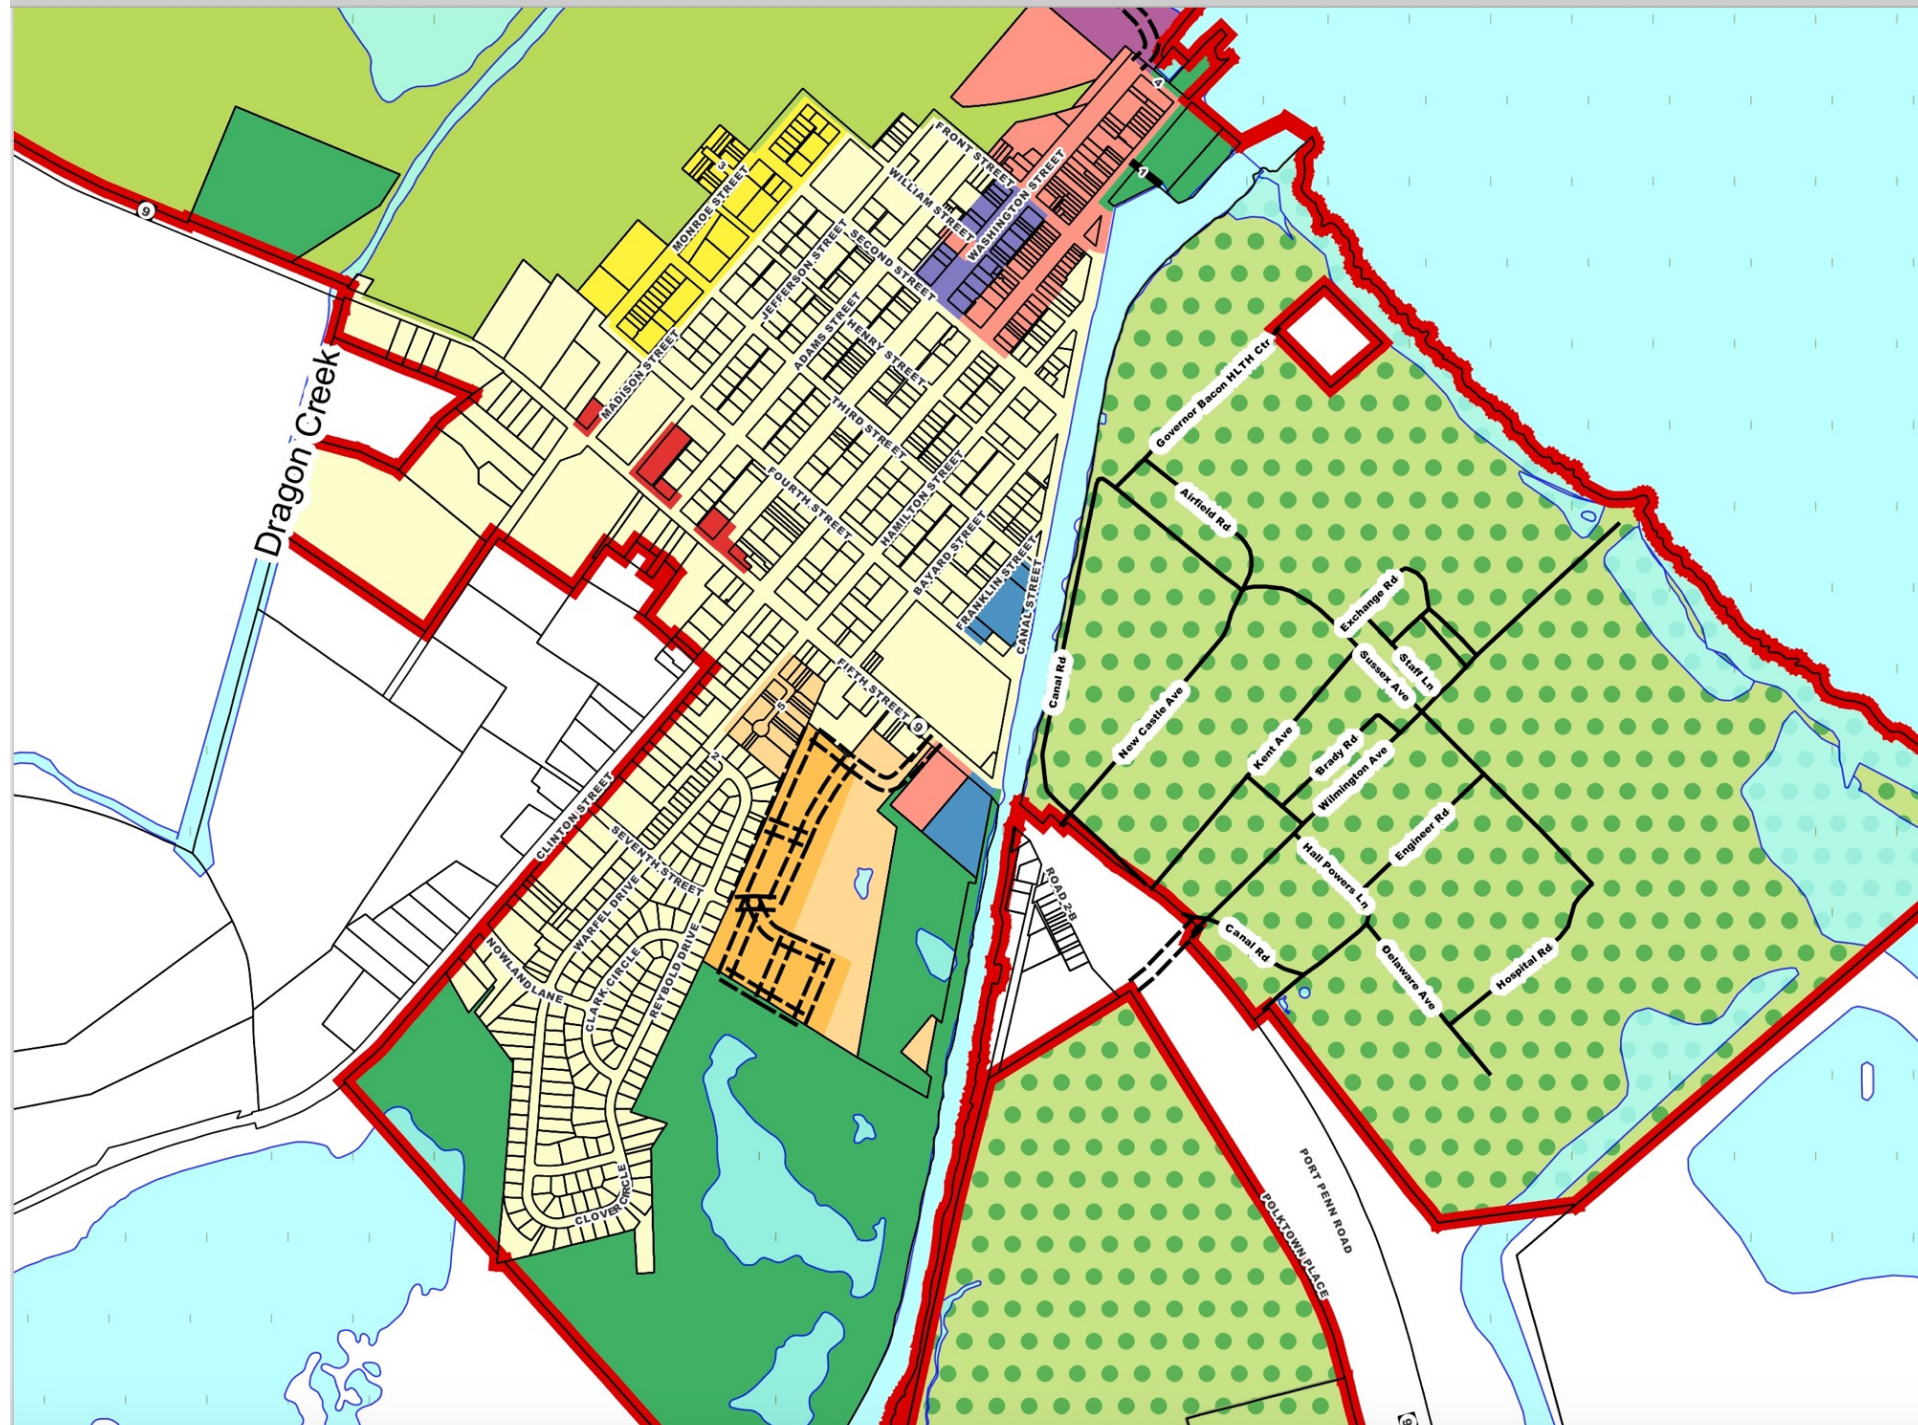

Official Zoning Map of Delaware City

- C-1
- C-1L
- C-1M
- C-2
- M-1
- OS-BA
- OS-R
- R-1
- R-2
- R-3
- R-MM
- HPR
- Other Symbols**
- Municipal Boundary
- Roads
- Roads
- Water
- Parcels